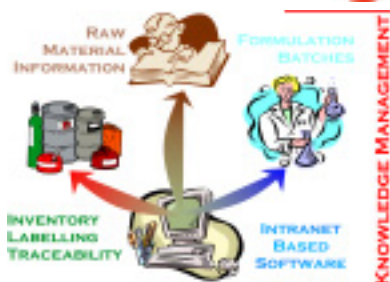

Service Summary

Programmable Logic Controllers

Design, development and debugging of PLC based systems
Industrial and commercial applications
Solutions to safety issues
Remote monitoring & instant alert paging devices

SCADA Systems

Design, development and debugging of SCADA systems, e.g. Citect
Industrial and commercial applications
Remote monitoring & instant alert paging devices

Embedded Devices

Complete design, development and debugging
Proven designs using Dallas, ATMEL, PIC, etc.
Embedded Java & Ethernet connectivity
Develop in C and numerous assembly languages

Macintosh Network

Network design and installation	Software application support
Complete system maintenance contracts	Server Configuration
Email, internet, and web application gateways	Graphic design

Products

Intranet Laboratory Management System
BMS Messenger Instant Paging System

Network audio kits

DOT aussie®
Lab Manager

Call 0429 414 000 (24 hrs)